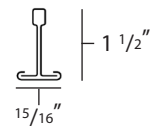

Hook-End Cross Tee

Stab-Type Cross Tee

660 Wide-Face 1-3/8" / Stab / HDG with Aluminum Cap / HD

Stab-End Cross Tee Non-Fire Rated

730 All Stainless Steel 15/16" / 304 Stainless Steel

Hook-End Cross Tee Non-Fire Rated