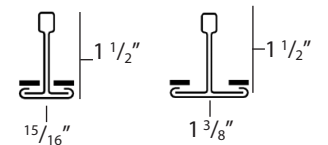

830 All Aluminum 15/16" / Hook

Hook-End Cross Tee Non-Fire Rated

1830 HDG Steel 15/16" / Stab / HDG G-60 Steel with Aluminum Cap / Fire Rated

Stab-End Cross Tee Fire Rated

BarrierGrid™ Controlled Environment Systems

Standard 15/16" or Premium 1-3/8" / HDG with Aluminum Cap / Closed-Cell Gasket

Hook-End Standard (15/16") Cross Tee

Standard (15/16") and Premium (1-3/8")

Drywall Applications

Flat Drywall Suspension 1-3/8" Knurled Face / Stab or Hook / QuickClick™ / HD / Fire Rated Available