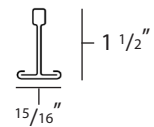

Special Applications

260-280 / 1260-1280 Aluminum Cap 15/16" / HDG with Aluminum Cap / Fire Rated

660 Wide-Face 1-3/8" / Stab / HDG with Aluminum Cap / HD

730 All Stainless Steel 15/16" / 304 Stainless Steel

830 All Aluminum 15/16" / Hook

1830 HDG Steel 15/16" / Stab / HDG G-60 Steel with Aluminum Cap / Fire Rated

BarrierGrid™ Controlled Environment Systems

Standard 15/16" or Premium 1-3/8" / HDG with Aluminum Cap / Closed-Cell Gasket

Drywall Applications

Flat Drywall Suspension 1-3/8" Knurled Face / Stab or Hook / QuickClick™ / HD / Fire Rated Available

SpanFast® Drywall 1-3/8" Knurled Face / HD / Corridor Spanning System up to 7' with no hanger wire