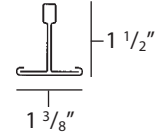

Hook-End Cross Tee

Stab-Type Cross Tee

660 Wide-Face 1-3/8" / Stab / HDG with Aluminum Cap / HD

Stab-End Cross Tee Non-Fire Rated

730 All Stainless Steel 15/16" / 304 Stainless Steel

Hook-End Cross Tee Non-Fire Rated