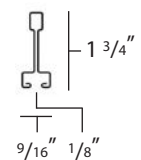

We have a ceiling system to meet your needs.

Now that Chicago Metallic™ is part of Rockfon®, the only limit to your next ceiling is your imagination. From tiles to islands, baffles to metal panels, our integrated solutions are ideal for any interior, thanks to the design, acoustics and fire protection of Rockfon stone wool tiles, the versatility of our Rockfon specialty metal panels and the precision engineering of Chicago Metallic suspension systems.

General Applications

200/250 Snap-Grid™ 15/16" / Hook / HDG Steel Body / Zinc-Coated Steel Cap / Fire Rated Available

1200/1250 Seismic 15/16" / Stab / HDG / Seismic Categories D, E & F / Fire Rated Available

4000/4050 Tempra™ 9/16" / HDG / Fire Rated Available / Seismic Categories D, E & F

4200 Integrity™ 9/16" / Stab / HDG / Seismic Categories D, E & F

4500/4550 Ultraline™ 9/16" with 1/4" Reveal Bolt Slot / Stab / HDG / Seismic Categories D, E & F / Fire Rated Available

4600 Ultraline™ 9/16" with 1/8" Reveal Bolt Slot / Stab / HDG / Seismic Categories D, E & F