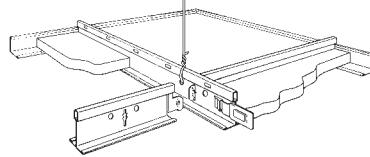

General Applications

200/250 Snap-Grid™ 15/16" / Hook / HDG Steel Body / Zinc-Coated Steel Cap / Fire Rated Available

Hook-End 200 System Cross Tee

Hook-End 250 System Cross Tee Fire Rated

1200/1250 Seismic 15/16" / Stab / HDG / Seismic Categories D, E & F / Fire Rated Available