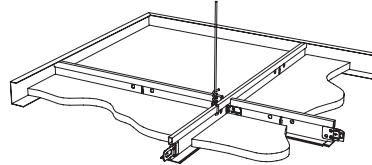

Hook-End Cross Tee

Stab-Type Cross Tee

660 Wide-Face 1-3/8" / Stab / HDG with Aluminum Cap / HD

Stab-End Cross Tee Non-Fire Rated

730 All Stainless Steel 15/16" / 304 Stainless Steel

Hook-End Cross Tee Non-Fire Rated