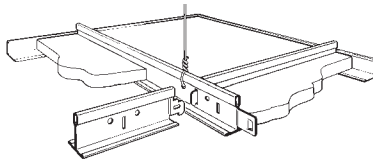

830 All Aluminum 15/16" / Hook