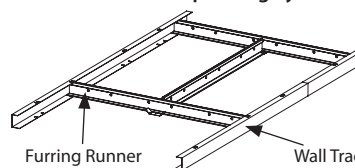

Stab-End 670 System Cross Tee Fire Rated

Stab-End 660 System Cross Tee Non-Fire Rated

Stab-type

Hook-type

SpanFast® Drywall 1-3/8" Knurled Face / HD / Corridor Spanning System up to 7' with no hanger wire

1-3/8" 640SF System Furring Runner

Furring Runner

Wall Track

Rockfon offers a wide range of edge options on our acoustic tiles along with numerous suspension systems. Locate the suspension system on the chart to determine the compatible edge details and vice versa to ensure the system fits and assembles together properly.