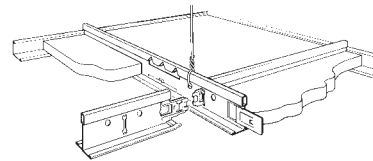

1830 HDG Steel 15/16" / Stab / HDG G-60 Steel with Aluminum Cap / Fire Rated

BarrierGrid™ Controlled Environment Systems

Standard 15/16" or Premium 1-3/8" / HDG with Aluminum Cap / Closed-Cell Gasket