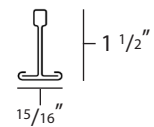

Special Applications

260-280 / 1260-1280 Aluminum Cap 15/16" / HDG with Aluminum Cap / Fire Rated

660 Wide-Face 1-3/8" / Stab / HDG with Aluminum Cap / HD

730 All Stainless Steel 15/16" / 304 Stainless Steel

830 All Aluminum 15/16" / Hook

1830 HDG Steel 15/16" / Stab / HDG G-60 Steel with Aluminum Cap / Fire Rated

BarrierGrid™ Controlled Environment Systems

Standard 15/16" or Premium 1-3/8" / HDG with Aluminum Cap / Closed-Cell Gasket

Drywall Applications

Flat Drywall Suspension 1-3/8" Knurled Face / Stab or Hook / QuickClick™ / HD / Fire Rated Available

SpanFast® Drywall 1-3/8" Knurled Face / HD / Corridor Spanning System up to 7' with no hanger wire