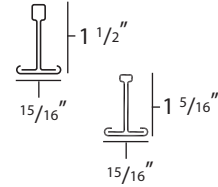

General Applications

200/250 Snap-Grid™ 15/16" / Hook / HDG Steel Body / Zinc-Coated Steel Cap / Fire Rated Available

Hook-End 200 System Cross Tee

Hook-End 250 System Cross Tee Fire Rated

1200/1250 Seismic 15/16" / Stab / HDG / Seismic Categories D, E & F / Fire Rated Available

1200 System Cross Tee

1250 System Cross Tee Fire Rated

4000/4050 Tempra™ 9/16" / HDG / Fire Rated Available / Seismic Categories D, E & F

Hook-End 4000 Cross Tee

Stab-End Cross Tee for 4000 and 4050 Fire Rated System