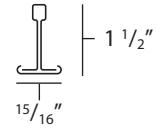

General Applications

200/250 Snap-Grid™ 15/16" / Hook / HDG Steel Body / Zinc-Coated Steel Cap / Fire Rated Available

Hook-End 200 System Cross Tee

Hook-End 250 System Cross Tee Fire Rated

1200/1250 Seismic 15/16" / Stab / HDG / Seismic Categories D, E & F / Fire Rated Available