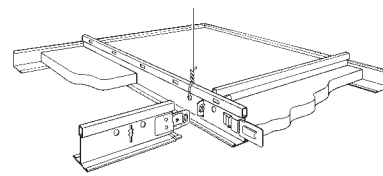

1200/1250 Seismic 15/16" / Stab / HDG / Seismic Categories D, E & F / Fire Rated Available