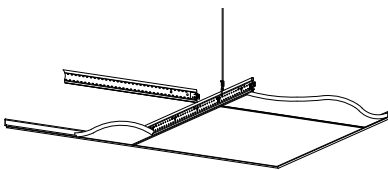

4200 Integrity™ 9/16" / Stab / HDG / Seismic Categories D, E & F