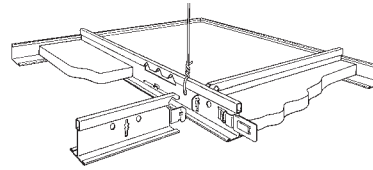

Special Applications

260-280 / 1260-1280 Aluminum Cap 15/16" / HDG with Aluminum Cap / Fire Rated