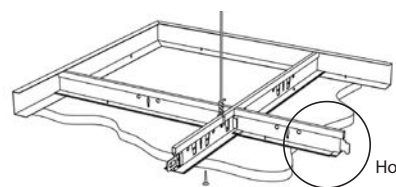

Standard 15/16" or Premium 1-3/8" / HDG with Aluminum Cap / Closed-Cell Gasket

Hook-End Standard (15/16") Cross Tee

Standard (15/16") and Premium (1-3/8")

Drywall Applications

Flat Drywall Suspension 1-3/8" Knurled Face / Stab or Hook / QuickClick™ / HD / Fire Rated Available

Stab-End 670 System Cross Tee Fire Rated

Stab-End 660 System Cross Tee Non-Fire Rated

Stab-type

Hook-type

SpanFast® Drywall 1-3/8" Knurled Face / HD / Corridor Spanning System up to 7' with no hanger wire