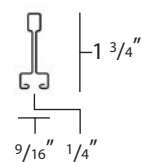

We have a ceiling system to meet your needs.

Now that Chicago Metallic™ is part of Rockfon®, the only limit to your next ceiling is your imagination. From tiles to islands, baffles to metal panels, our integrated solutions are ideal for any interior, thanks to the design, acoustics and fire protection of Rockfon stone wool tiles, the versatility of our Rockfon specialty metal panels and the precision engineering of Chicago Metallic suspension systems.

General Applications

200/250 Snap-Grid™ 15/16" / Hook / HDG Steel Body / Zinc-Coated Steel Cap / Fire Rated Available

1200/1250 Seismic 15/16" / Stab / HDG / Seismic Categories D, E & F / Fire Rated Available

4000/4050 Tempra™ 9/16" / HDG / Fire Rated Available / Seismic Categories D, E & F

4200 Integrity™ 9/16" / Stab / HDG / Seismic Categories D, E & F

4500/4550 Ultraline™ 9/16" with 1/4" Reveal Bolt Slot / Stab / HDG / Seismic Categories D, E & F / Fire Rated Available

4600 Ultraline™ 9/16" with 1/8" Reveal Bolt Slot / Stab / HDG / Seismic Categories D, E & F