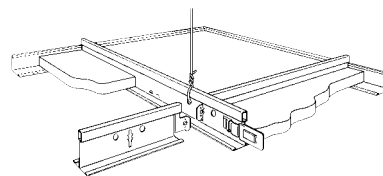

1200 System Cross Tee

1250 System Cross Tee Fire Rated

4000/4050 Tempra™ 9/16" / HDG / Fire Rated Available / Seismic Categories D, E & F

Hook-End 4000 Cross Tee

Stab-End Cross Tee for 4000 and 4050 Fire Rated System