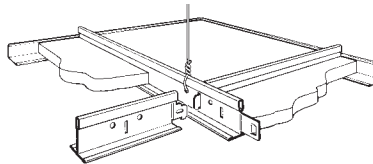

Hook-End Cross Tee

Stab-Type Cross Tee

660 Wide-Face 1-3/8" / Stab / HDG with Aluminum Cap / HD

Stab-End Cross Tee Non-Fire Rated

730 All Stainless Steel 15/16" / 304 Stainless Steel

Hook-End Cross Tee Non-Fire Rated