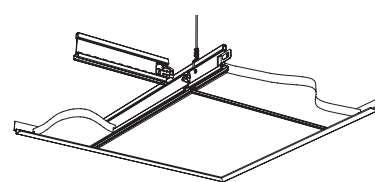

Stab-End 4500 System Cross Tee

Stab-End 4550 System Cross Tee Fire Rated
Bolt slot regress is available in black, white, or white with black reveal

4600 Ultraline™ 9/16" with 1/8" Reveal Bolt Slot / Stab / HDG / Seismic Categories D, E & F