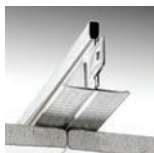

Standard 15/16" or Premium 1-3/8" / HDG with Aluminum Cap / Closed-Cell Gasket

Hook-End Standard (15/16") Cross Tee

Standard (15/16") and Premium (1-3/8")

Drywall Applications

Flat Drywall Suspension 1-3/8" Knurled Face / Stab or Hook / QuickClick™ / HD / Fire Rated Available

Stab-End 670 System Cross Tee Fire Rated

Stab-End 660 System Cross Tee Non-Fire Rated

Stab-type

Hook-type

SpanFast® Drywall 1-3/8" Knurled Face / HD / Corridor Spanning System up to 7' with no hanger wire