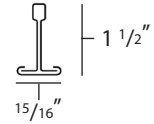

Special Applications

260-280 / 1260-1280 Aluminum Cap 15/16" / HDG with Aluminum Cap / Fire Rated

660 Wide-Face 1-3/8" / Stab / HDG with Aluminum Cap / HD

730 All Stainless Steel 15/16" / 304 Stainless Steel

830 All Aluminum 15/16" / Hook

1830 HDG Steel 15/16" / Stab / HDG G-60 Steel with Aluminum Cap / Fire Rated

BarrierGrid™ Controlled Environment Systems

Standard 15/16" or Premium 1-3/8" / HDG with Aluminum Cap / Closed-Cell Gasket

Drywall Applications

Flat Drywall Suspension 1-3/8" Knurled Face / Stab or Hook / QuickClick™ / HD / Fire Rated Available

SpanFast® Drywall 1-3/8" Knurled Face / HD / Corridor Spanning System up to 7' with no hanger wire