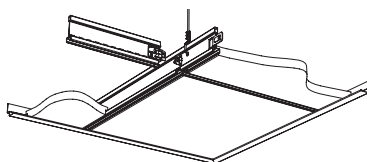

We have a ceiling system to meet your needs.

Now that Chicago Metallic™ is part of Rockfon®, the only limit to your next ceiling is your imagination. From tiles to islands, baffles to metal panels, our integrated solutions are ideal for any interior, thanks to the design, acoustics and fire protection of Rockfon stone wool tiles, the versatility of our Rockfon specialty metal panels and the precision engineering of Chicago Metallic suspension systems.

General Applications

200/250 Snap-Grid™ 15/16" / Hook / HDG Steel Body / Zinc-Coated Steel Cap / Fire Rated Available

1200/1250 Seismic 15/16" / Stab / HDG / Seismic Categories D, E & F / Fire Rated Available

4000/4050 Tempra™ 9/16" / HDG / Fire Rated Available / Seismic Categories D, E & F

4200 Integrity™ 9/16" / Stab / HDG / Seismic Categories D, E & F

4500/4550 Ultraline™ 9/16" with 1/4" Reveal Bolt Slot / Stab / HDG / Seismic Categories D, E & F / Fire Rated Available

4600 Ultraline™ 9/16" with 1/8" Reveal Bolt Slot / Stab / HDG / Seismic Categories D, E & F